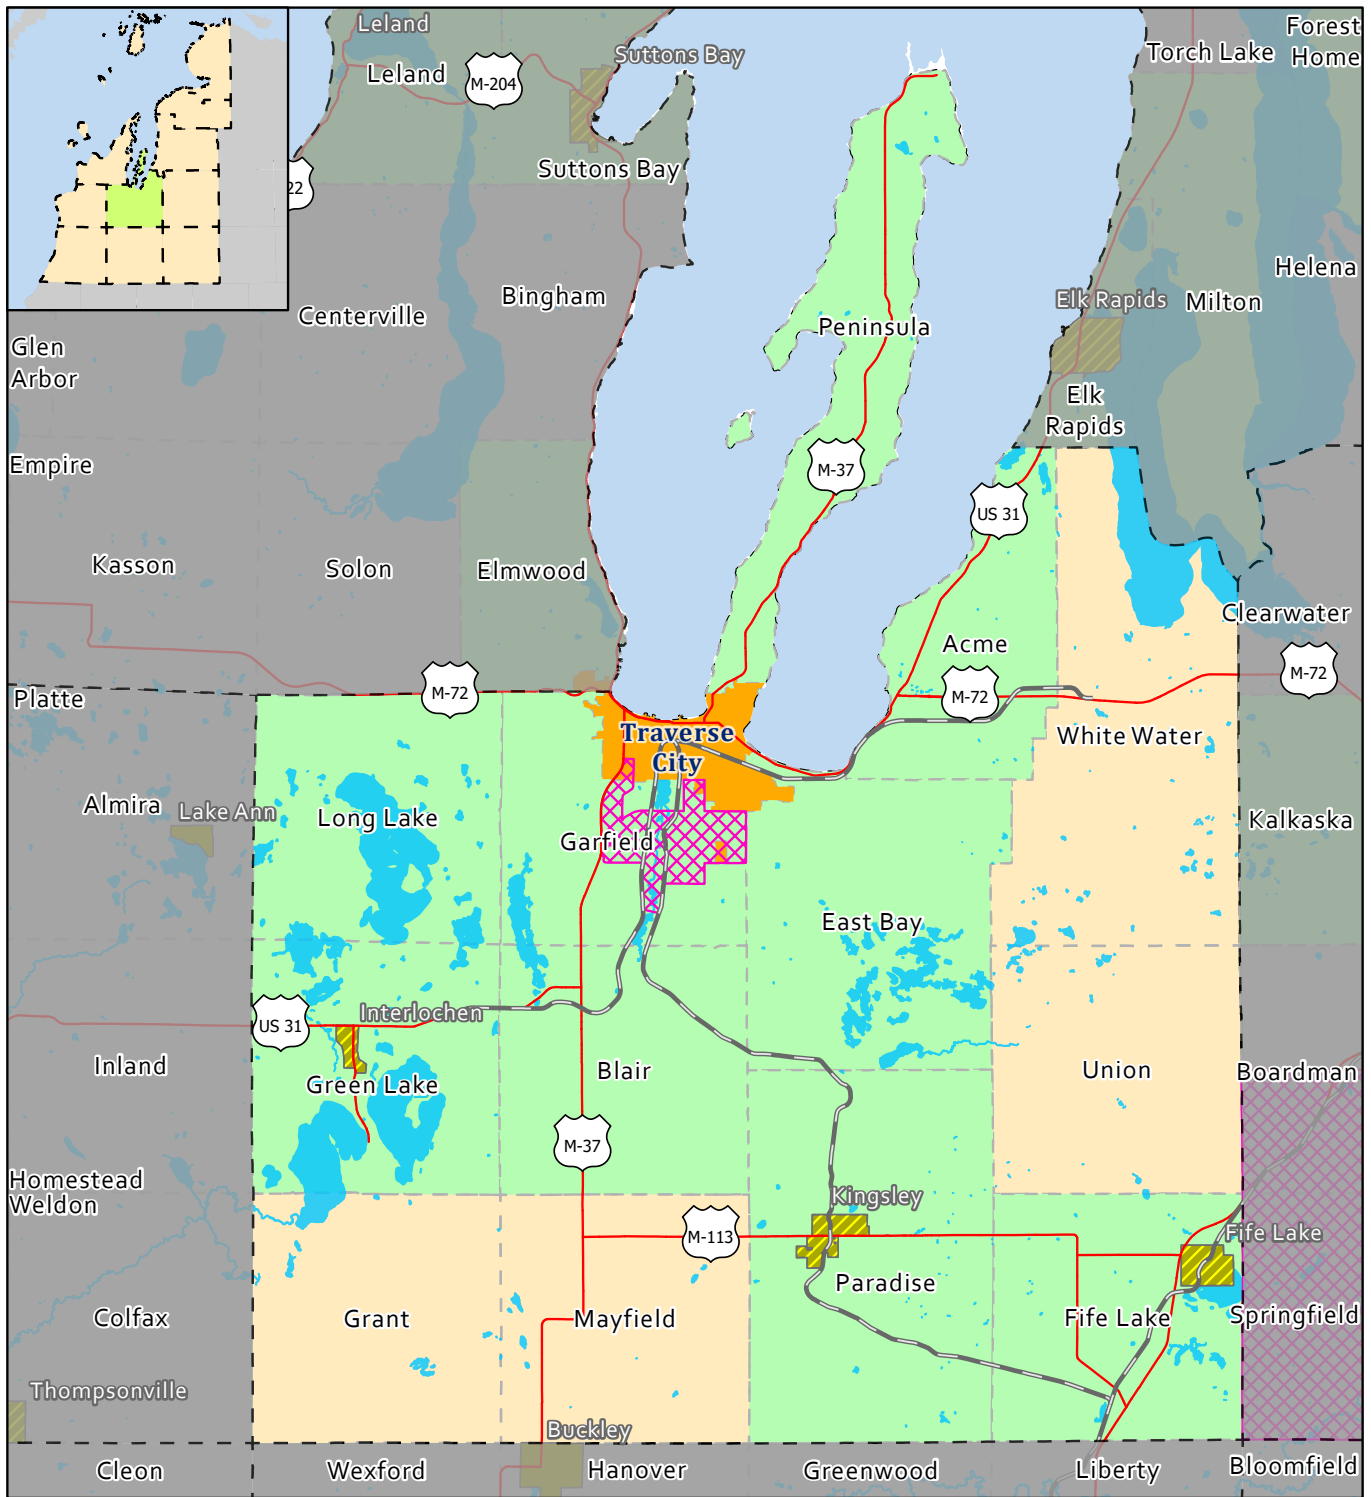

Grand Traverse County

Grand Traverse County & Local Units of Government

Legend

- Highways
- Railroad
- Hydrology
- Great Lakes
- Qualified Opportunity Zone
- G&I Areas Villages
- G&I Areas Cities
- Surrounding G&I Twps.
- All Townships
- All Villages
- Grand Traverse County
- Other NW MI Counties
- Counties Outside Region

Map produced by Networks Northwest
Community Development 4/29/2021