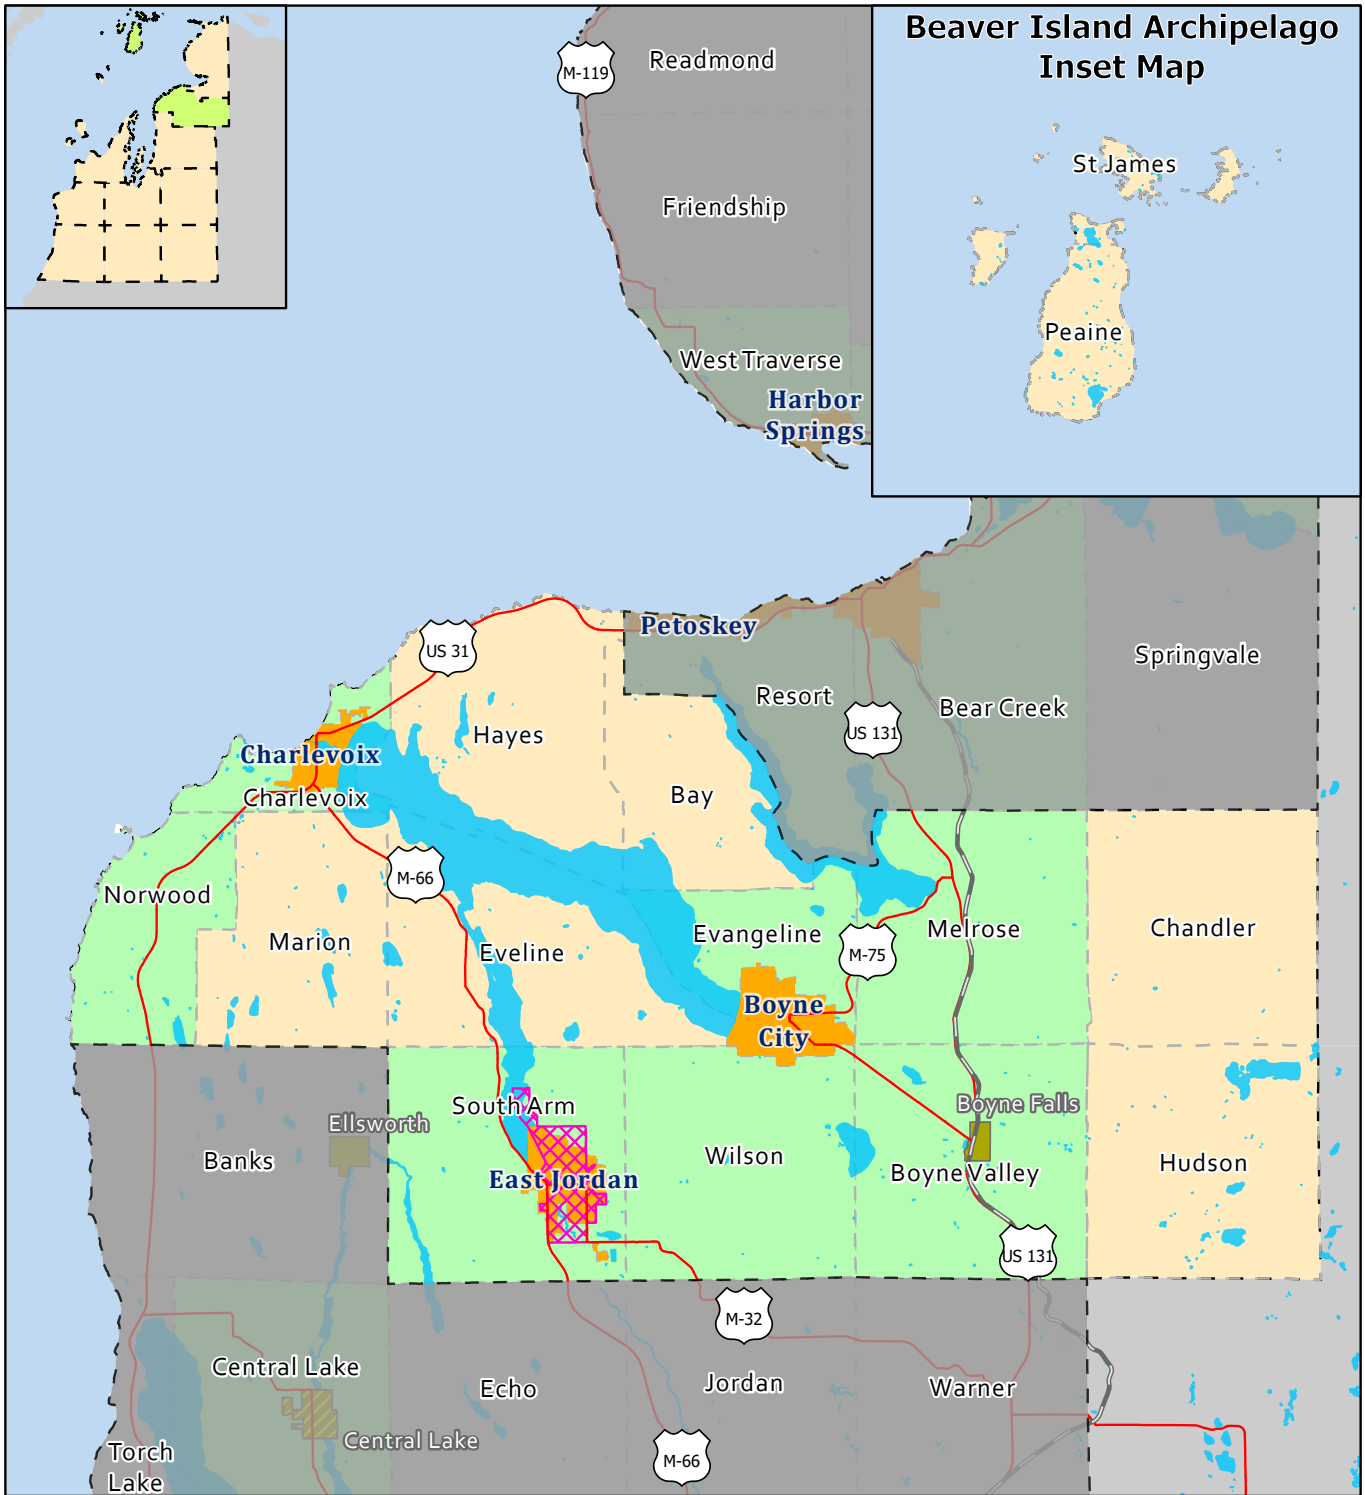

Charlevoix County

Charlevoix County & Local Units of Government

Legend

Highways	G&I Areas Villages	Charlevoix County
Railroad	G&I Areas Cities	Other NW MI Counties
Hydrology	Surrounding G&I Twps.	Counties Outside Region
Great Lakes	All Townships	
Qualified Opportunity Zone	All Villages	

Map produced by Networks Northwest
Community Development 4/29/2021