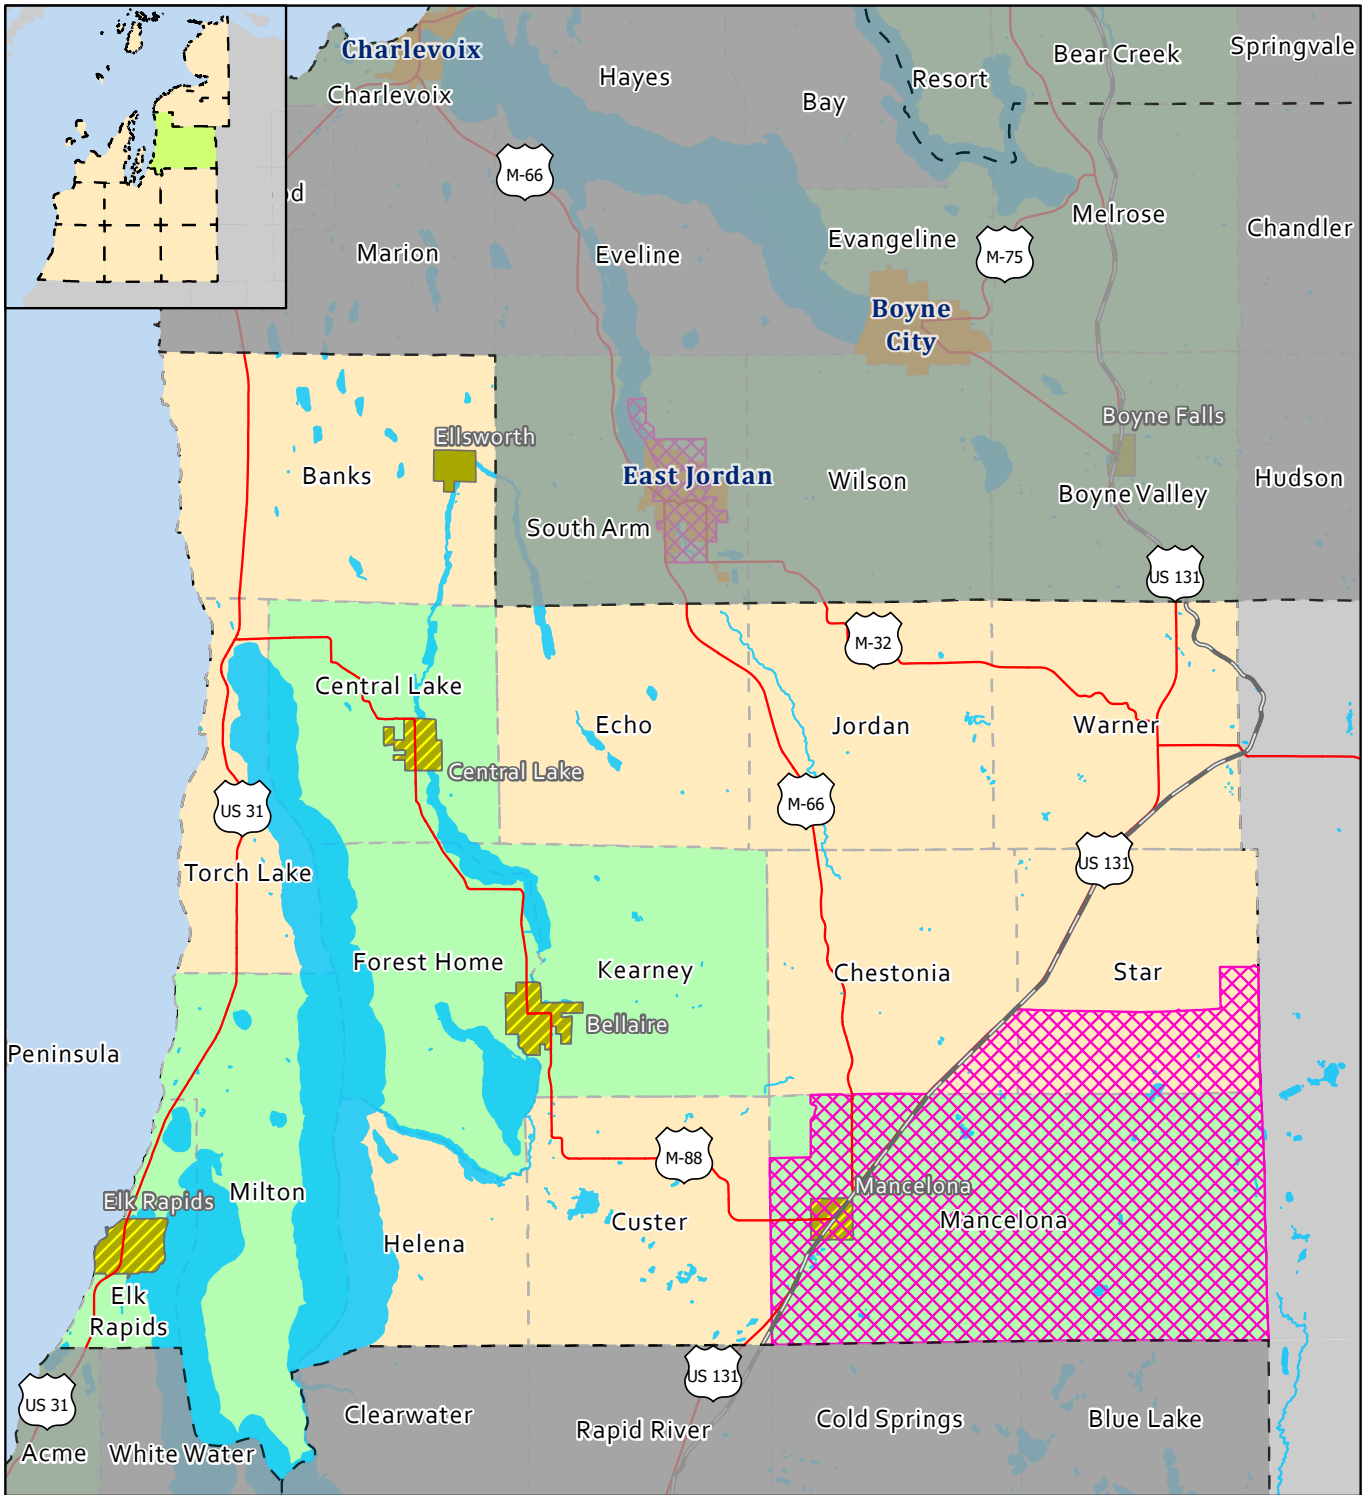

Antrim County

Antrim County & Local Units of Government

Legend

- Highways
- Railroad
- Hydrology
- Great Lakes
- Qualified Opportunity Zone
- All Townships
- G&I Areas Villages
- G&I Areas Cities
- Surrounding G&I Twps.
- All Villages
- Antrim County
- Other NW MI Counties
- Counties Outside Region

Map produced by Networks Northwest
Community Development 4/29/2021