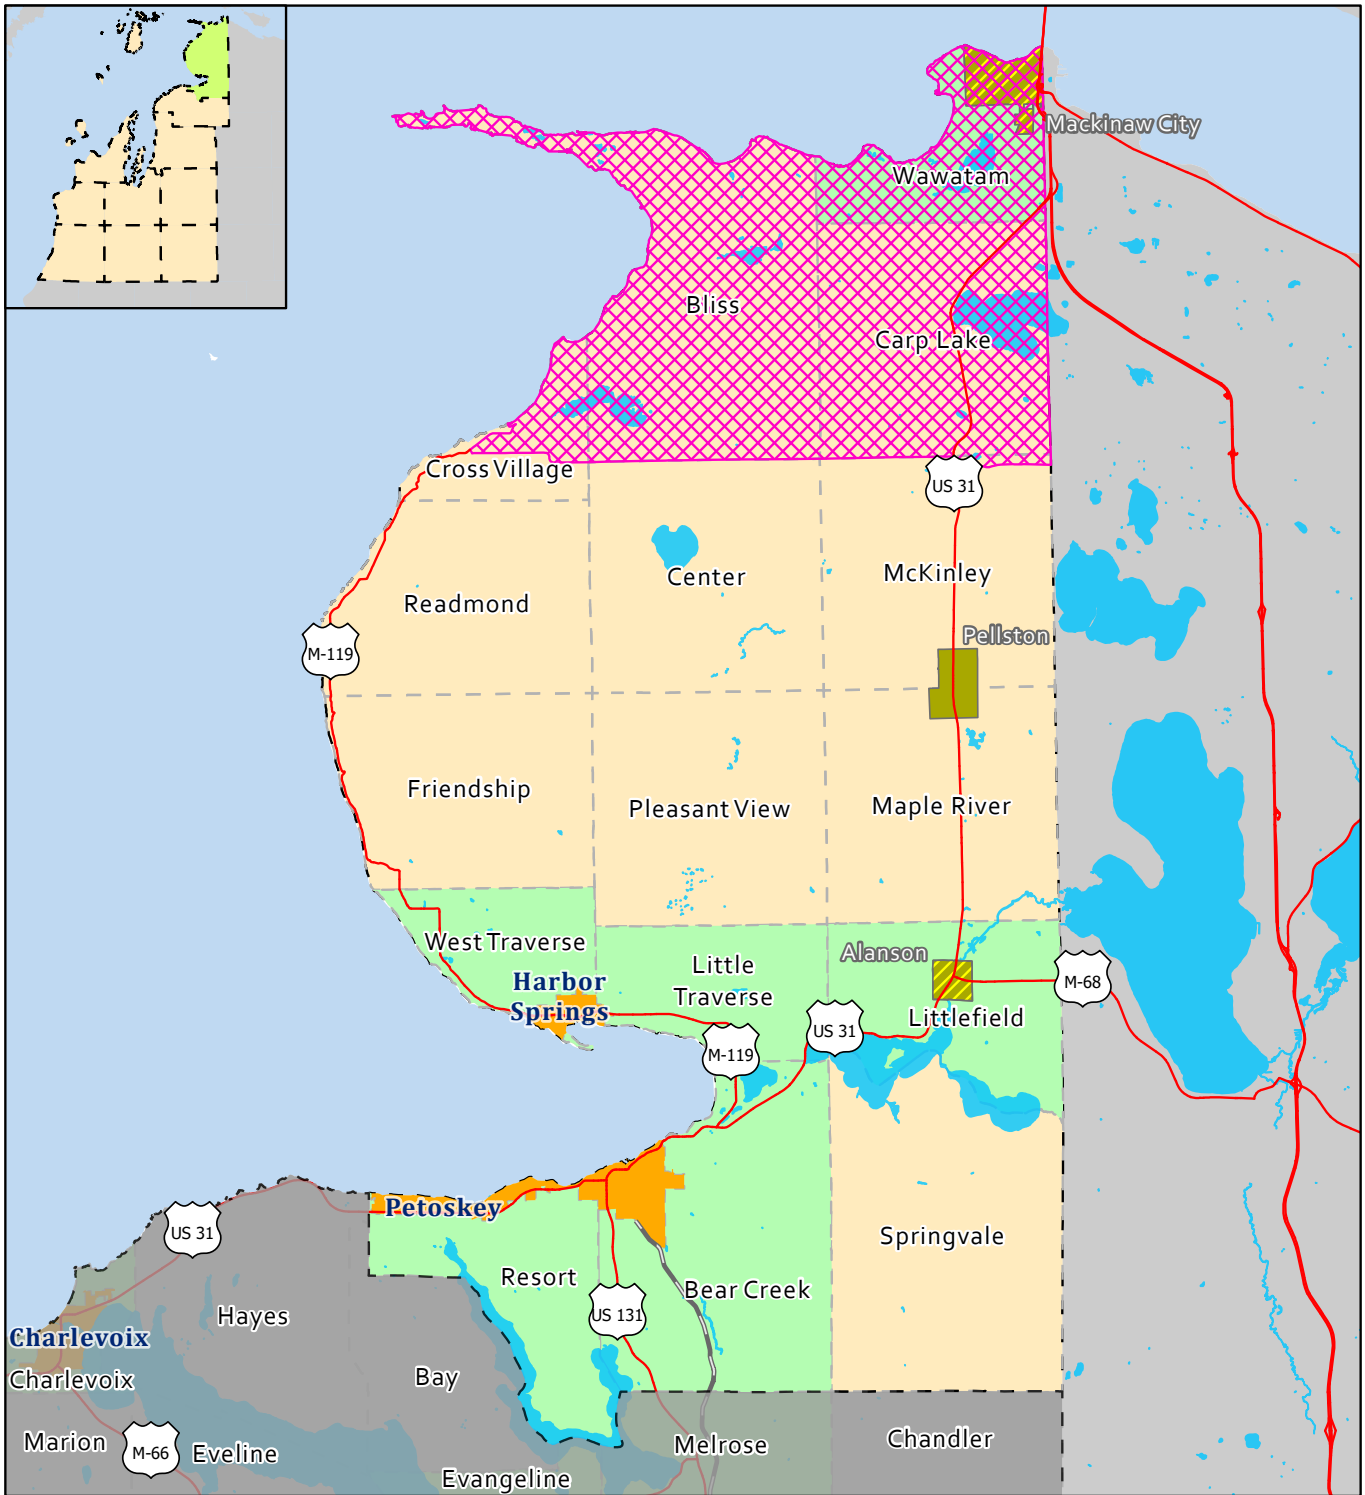

Emmet County

Emmet County & Local Units of Government

Legend

- Highways
- Railroad
- Hydrology
- Great Lakes
- Qualified Opportunity Zone
- G&I Areas Villages
- G&I Areas Cities
- Surrounding G&I Twps.
- All Townships
- All Villages
- Emmet County
- Other NW MI Counties
- Counties Outside Region

Map produced by Networks Northwest
Community Development 4/29/2021