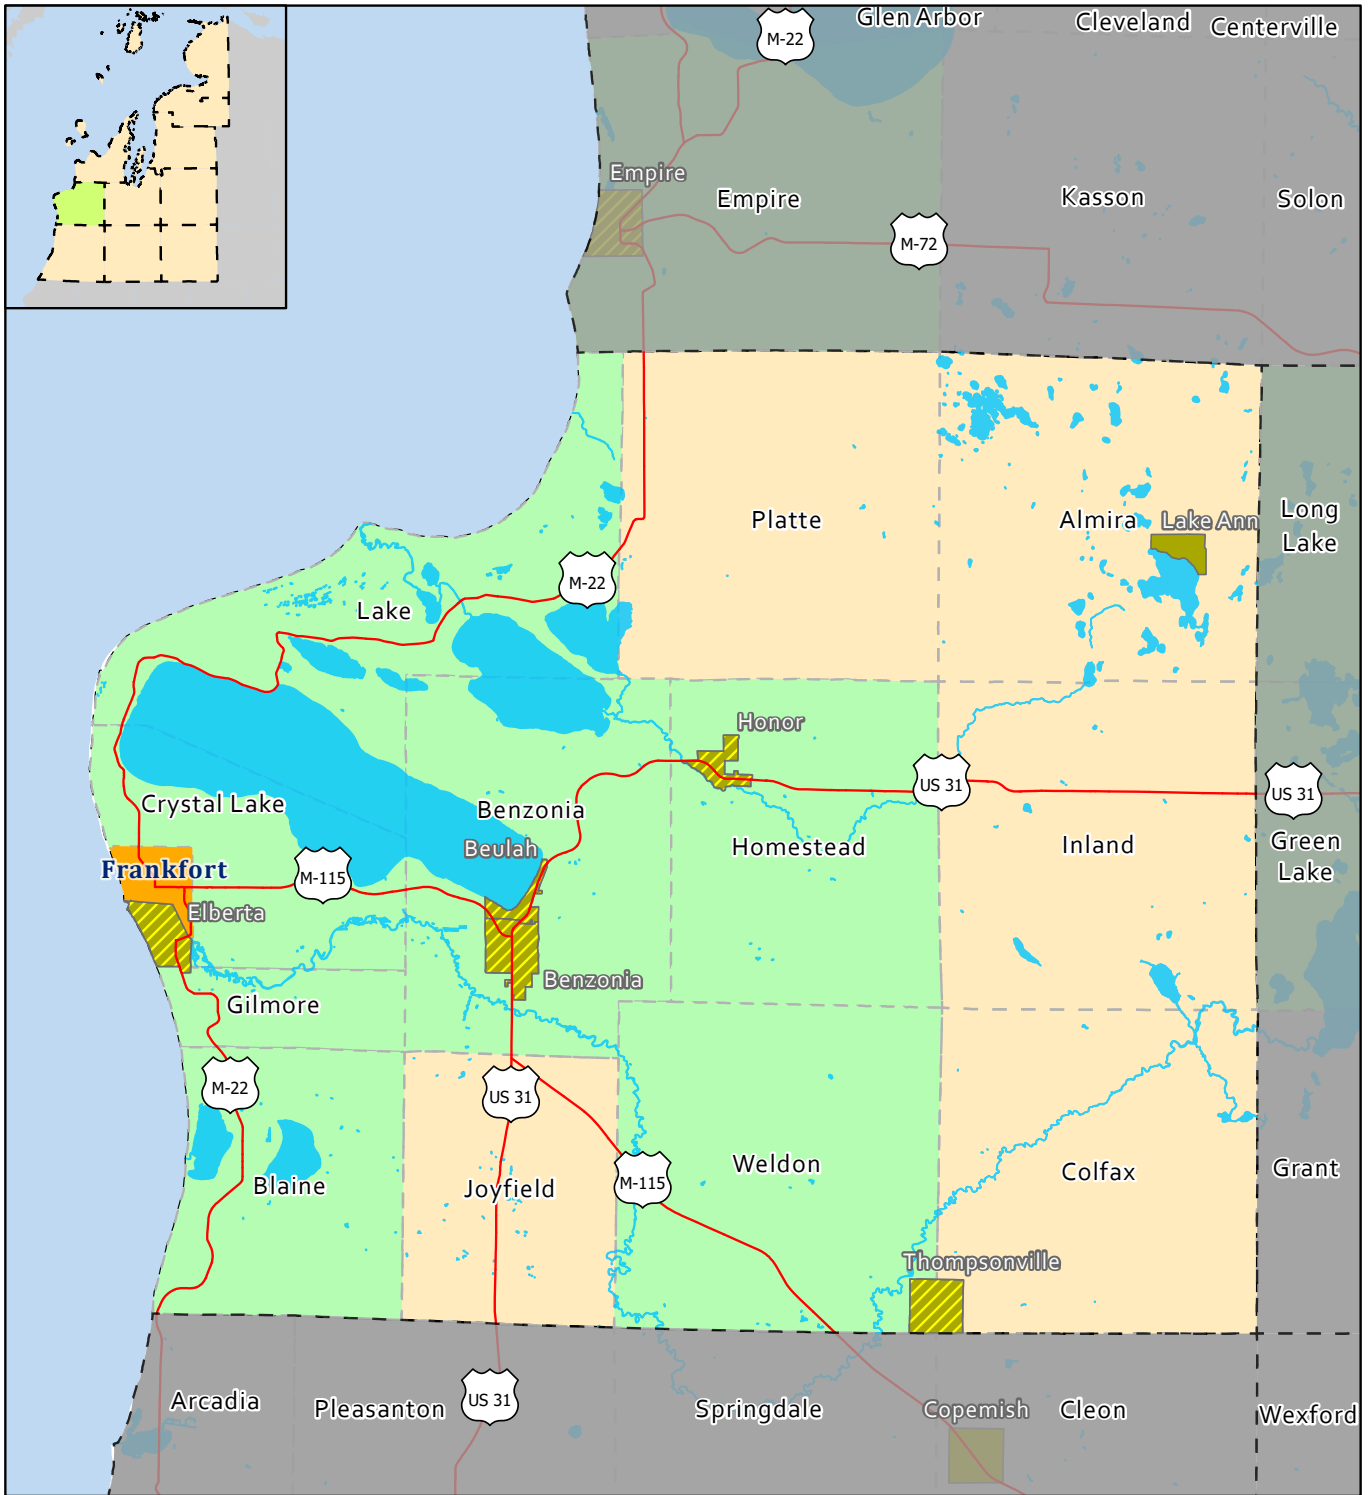

Benzie County

Benzie County & Local Units of Government

Legend

- Highways
- Hydrology
- Great Lakes
- Qualified Opportunity Zone
- G&I Areas Villages
- G&I Areas Cities
- Surrounding G&I Twps.
- All Townships
- All Villages
- Benzie County
- Other NW MI Counties
- Counties Outside Region

Map produced by Networks Northwest
Community Development 4/29/2021