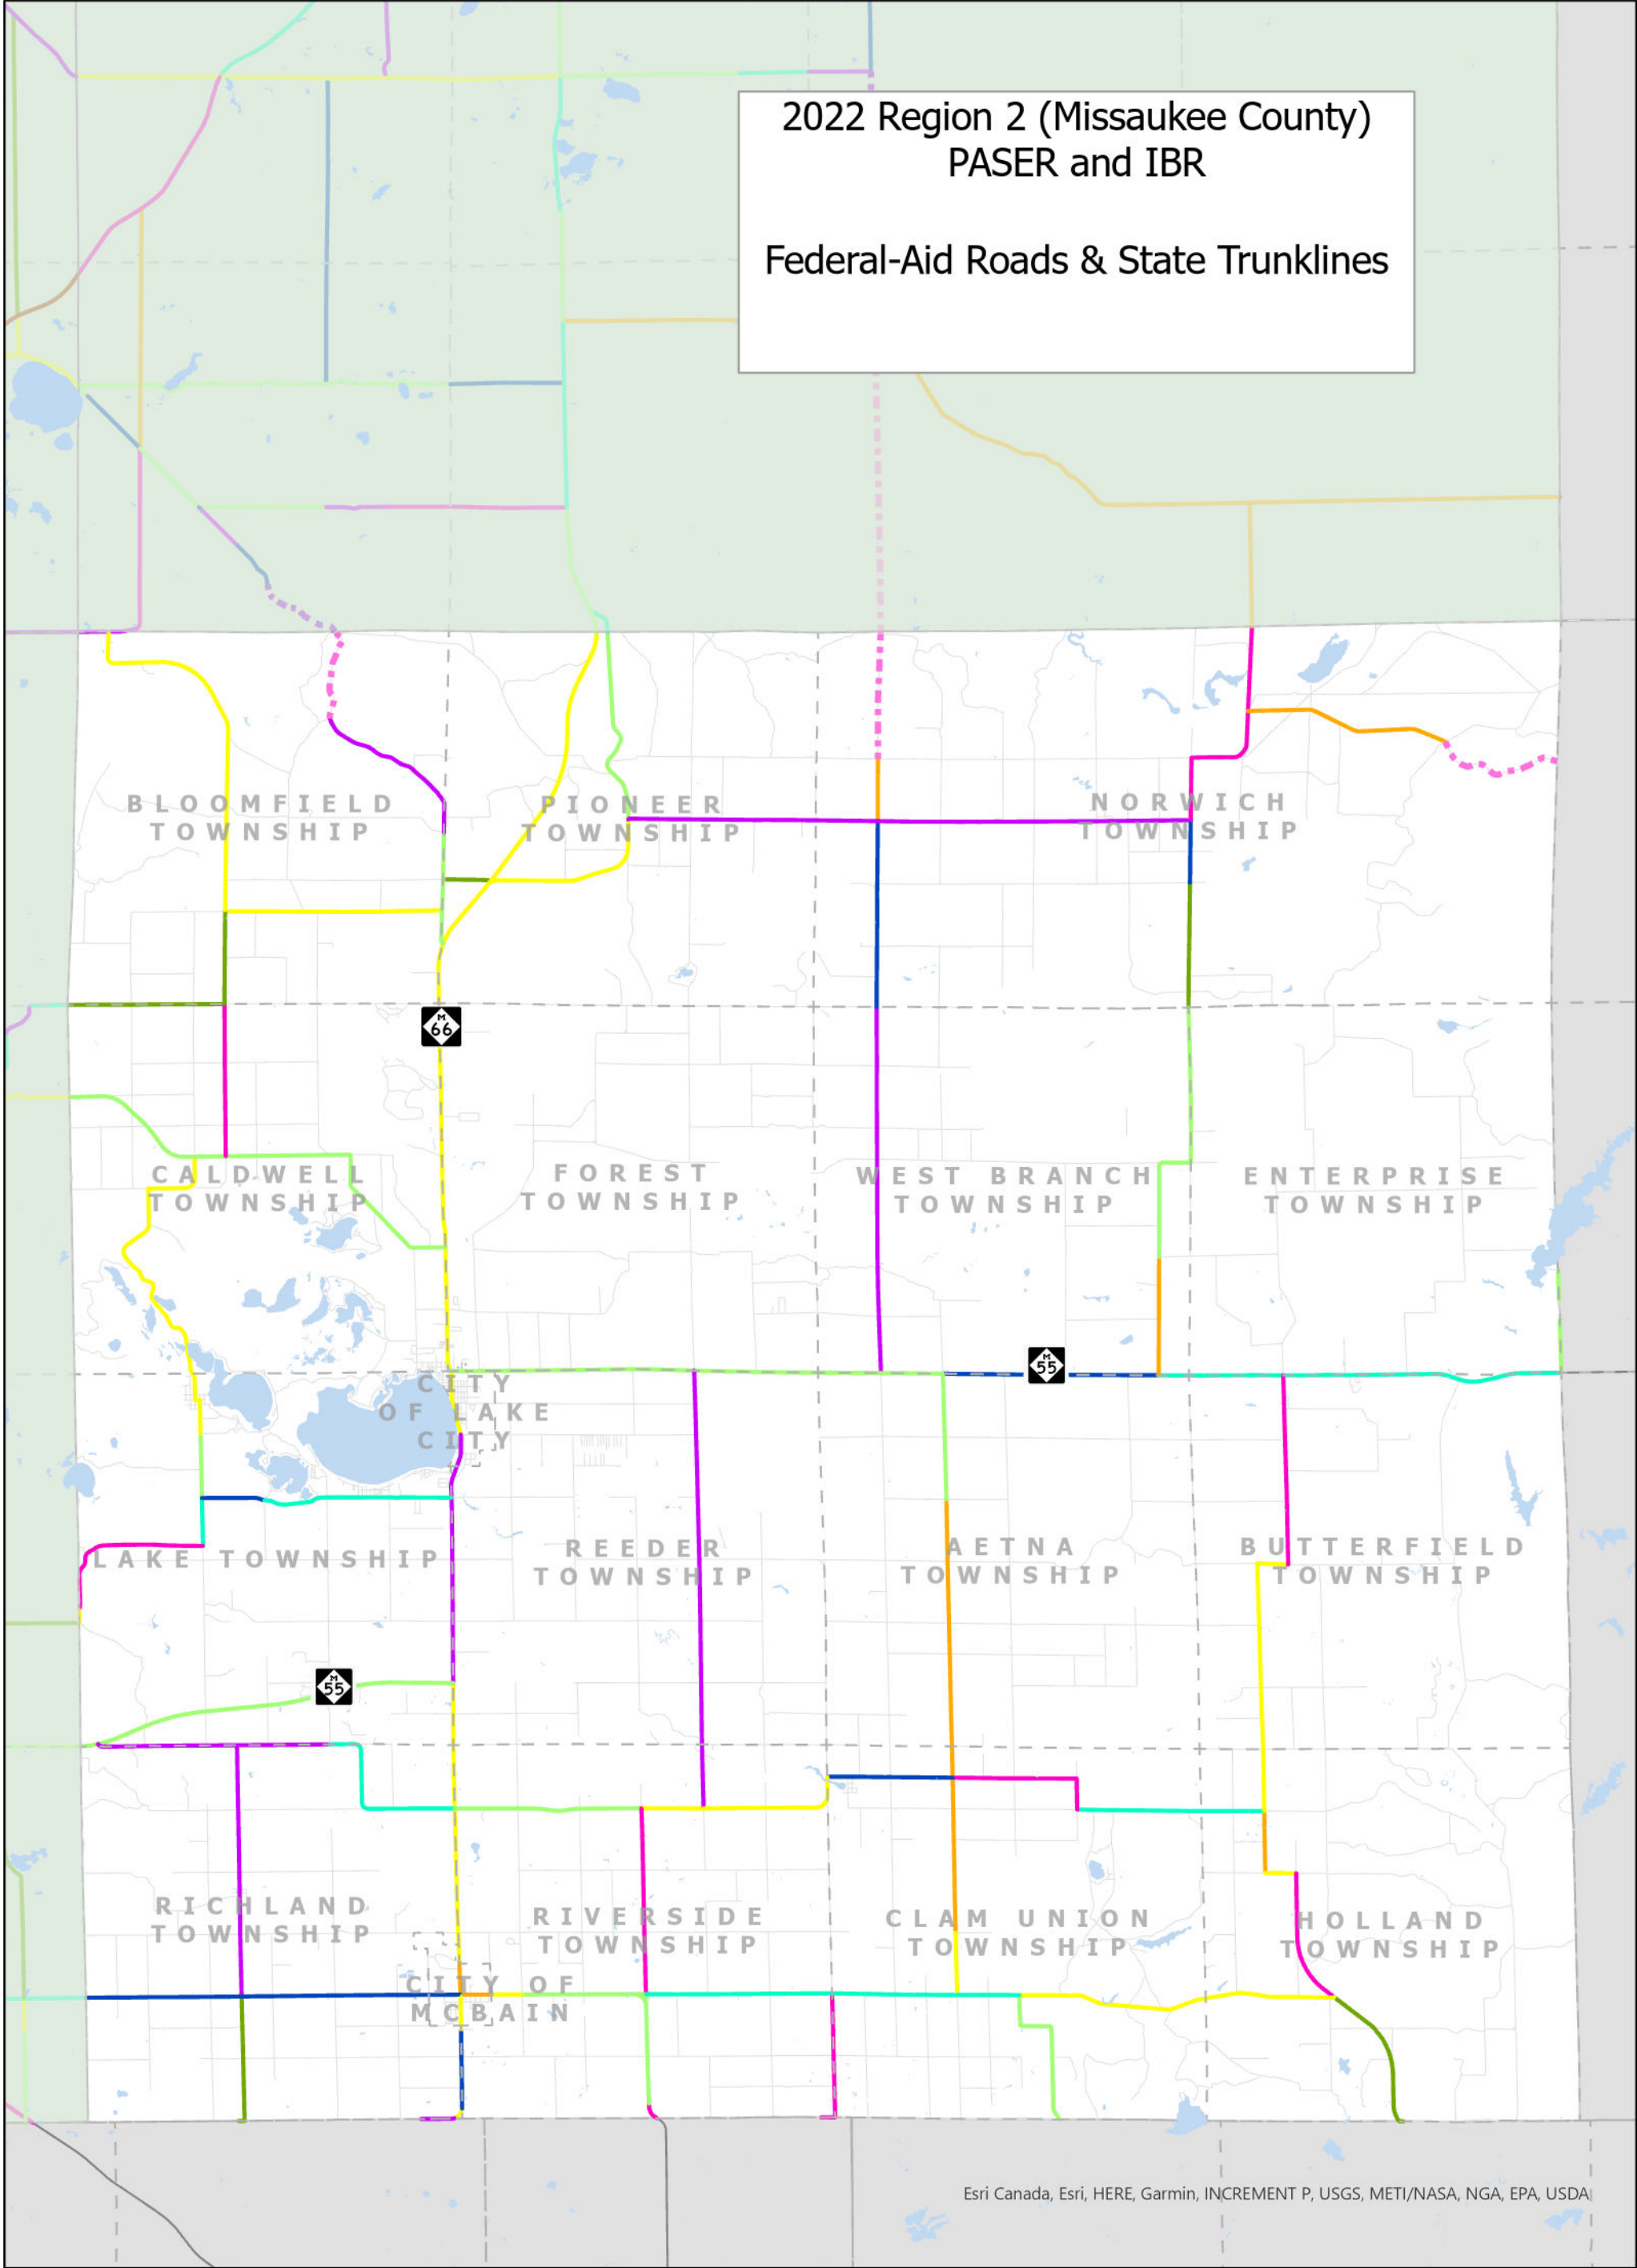

2022 Region 2 (Missaukee County)
 PASER and IBR
 Federal-Aid Roads & State Trunklines

Esri Canada, Esri, HERE, Garmin, INCREMENT P, USGS, METI/NASA, NGA, EPA, USDA

Legend

IBR Rating 2022

- 1 (Red)
- 3 (Yellow)
- 5 (Green)
- 6 (Cyan)
- 7 (Blue)
- 8 (Purple)
- 9 (Pink)

PASER 2022

- 1 (Red)
- 2 (Orange)
- 3 (Yellow)
- 4 (Light Green)
- 5 (Green)
- 6 (Cyan)
- 7 (Blue)

- 8 (Purple)
- 9 (Pink)
- 10 (Brown)
- State Owned Roads (Thick Grey Line)
- All Roads (Thin Grey Line)
- Missaukee County (Dashed Grey Line)
- Missaukee County Townships (Dotted Grey Line)
- Water Bodies (Light Blue)