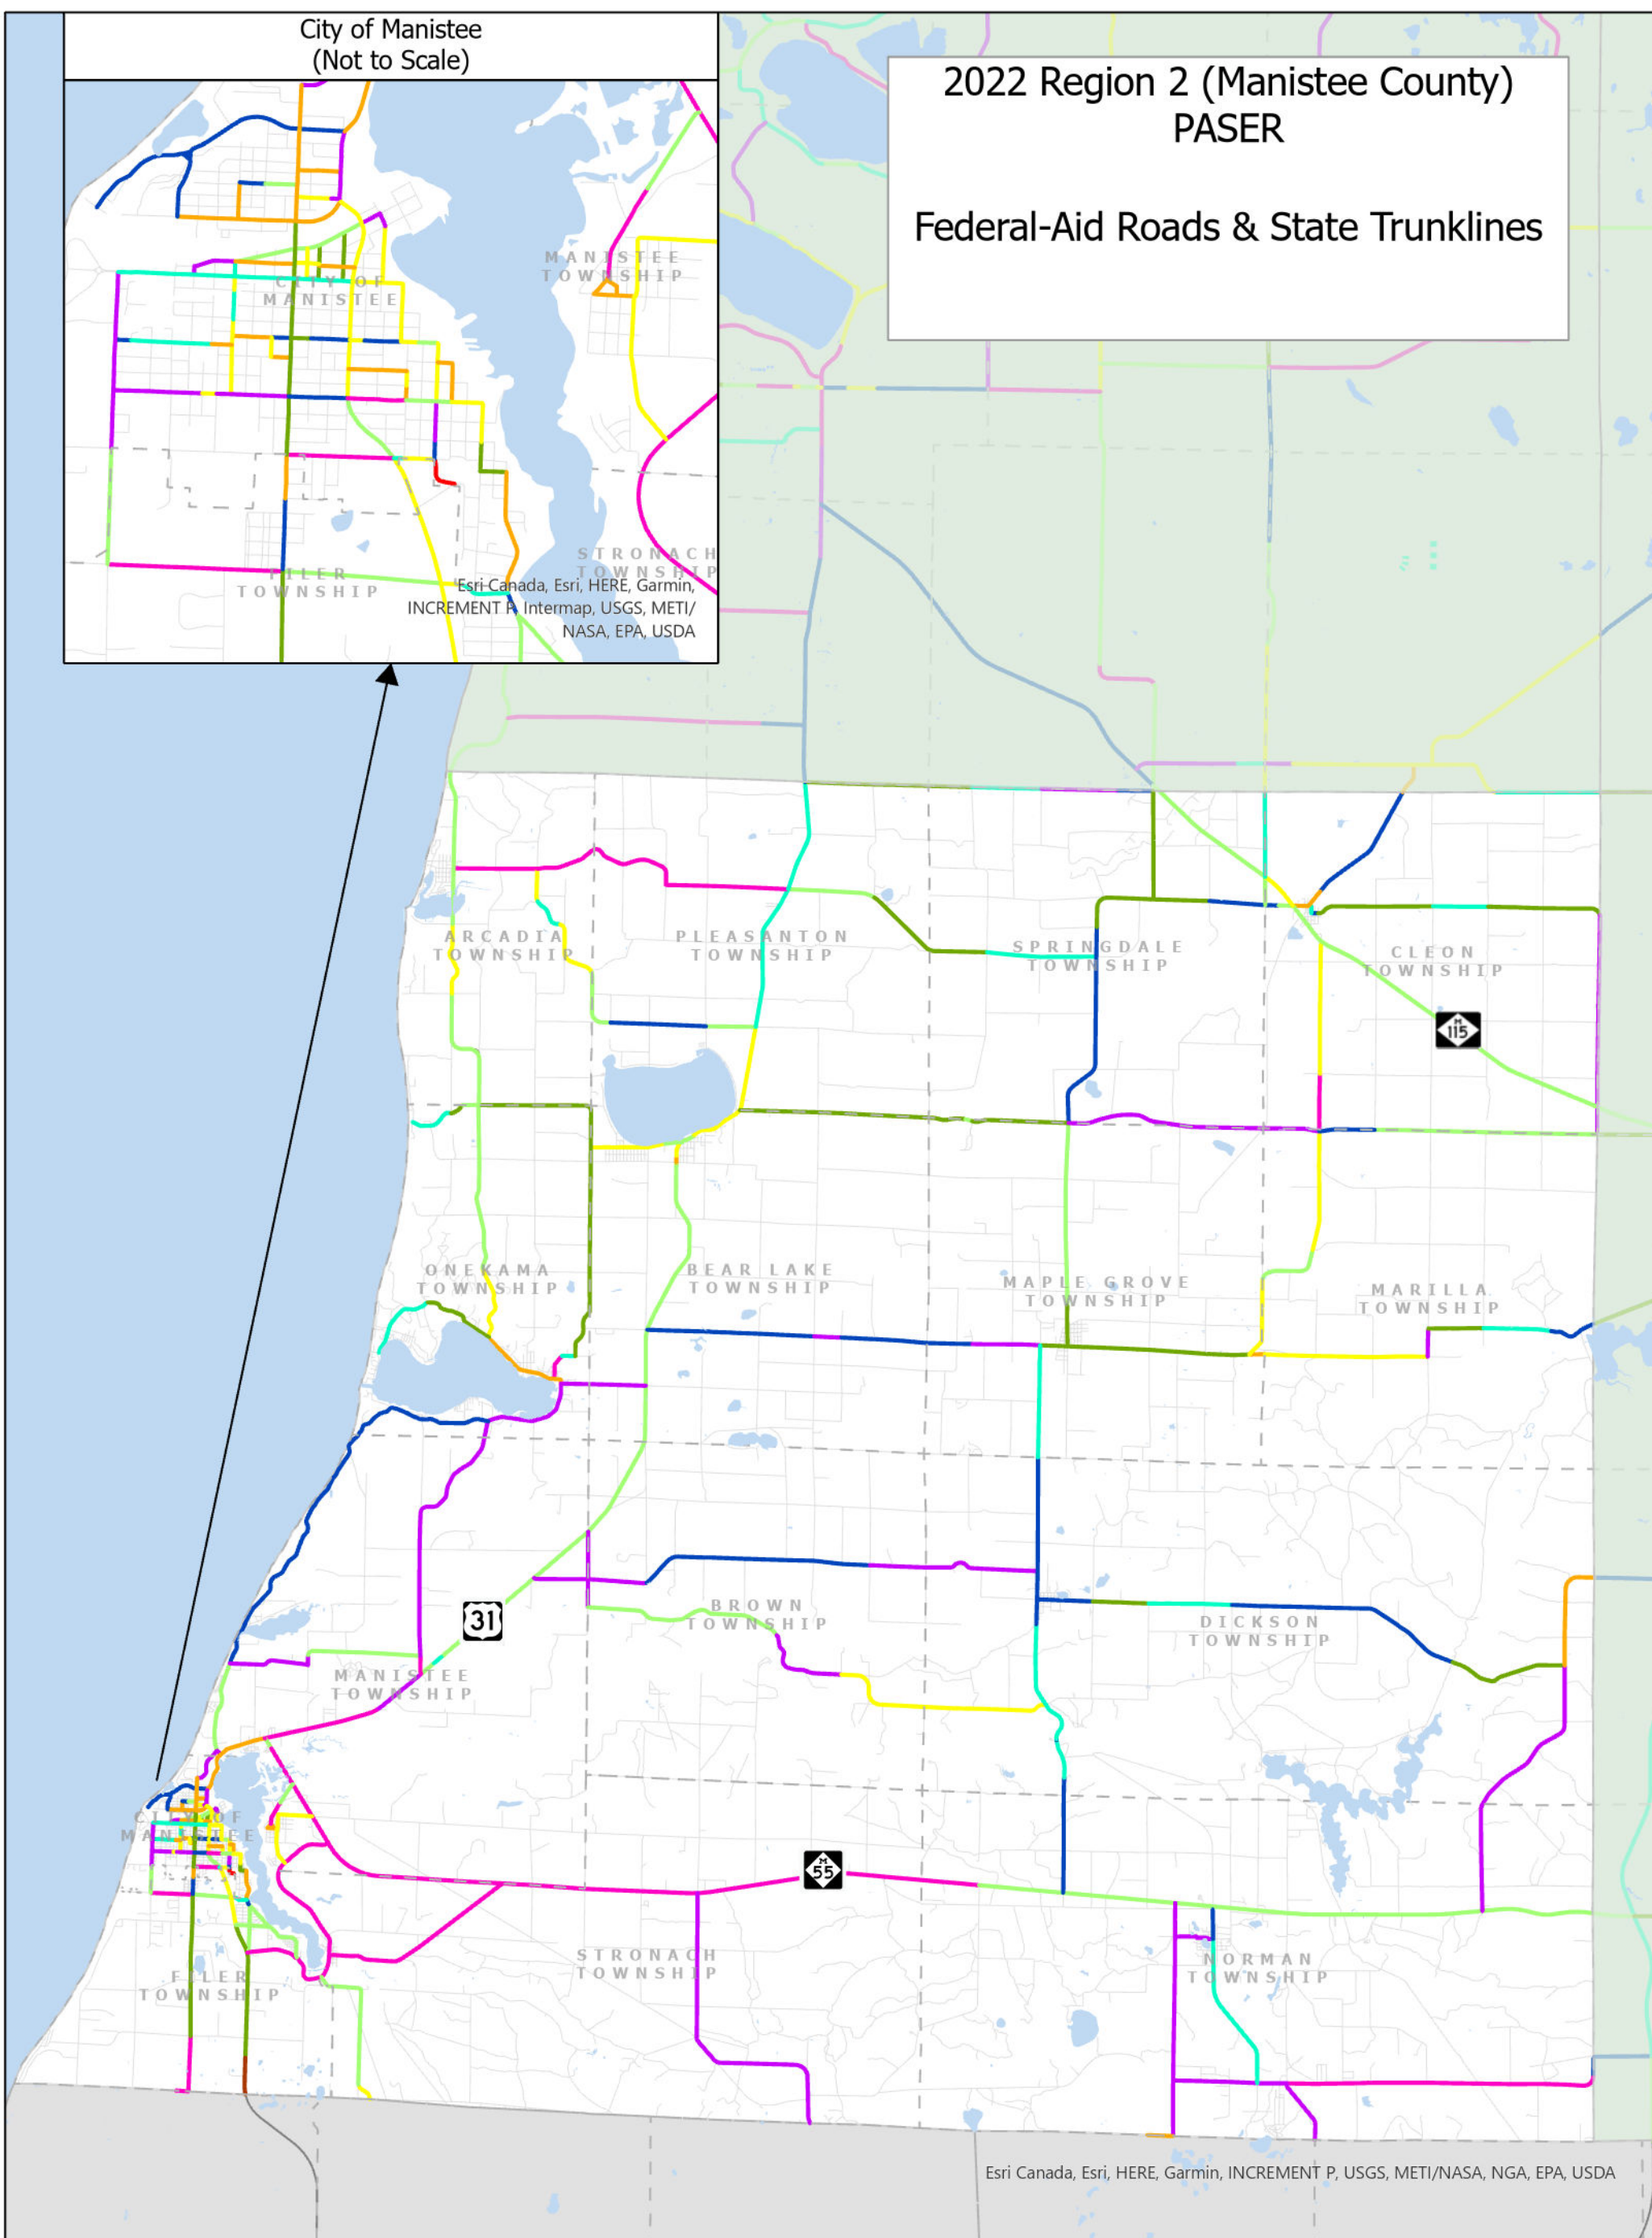

City of Manistee
(Not to Scale)

2022 Region 2 (Manistee County)
PASER

Federal-Aid Roads & State Trunklines

Esri Canada, Esri, HERE, Garmin,
INCREMENT P, Intermap, USGS, METI/
NASA, EPA, USDA

Esri Canada, Esri, HERE, Garmin, INCREMENT P, USGS, METI/NASA, NGA, EPA, USDA

Legend

PASER 2022

- 1
- 2
- 3
- 4
- 5
- 6
- 7
- 8
- 9
- 10

- State Owned Roads
- Water Bodies
- All Roads
- Manistee County
- Manistee County Townships