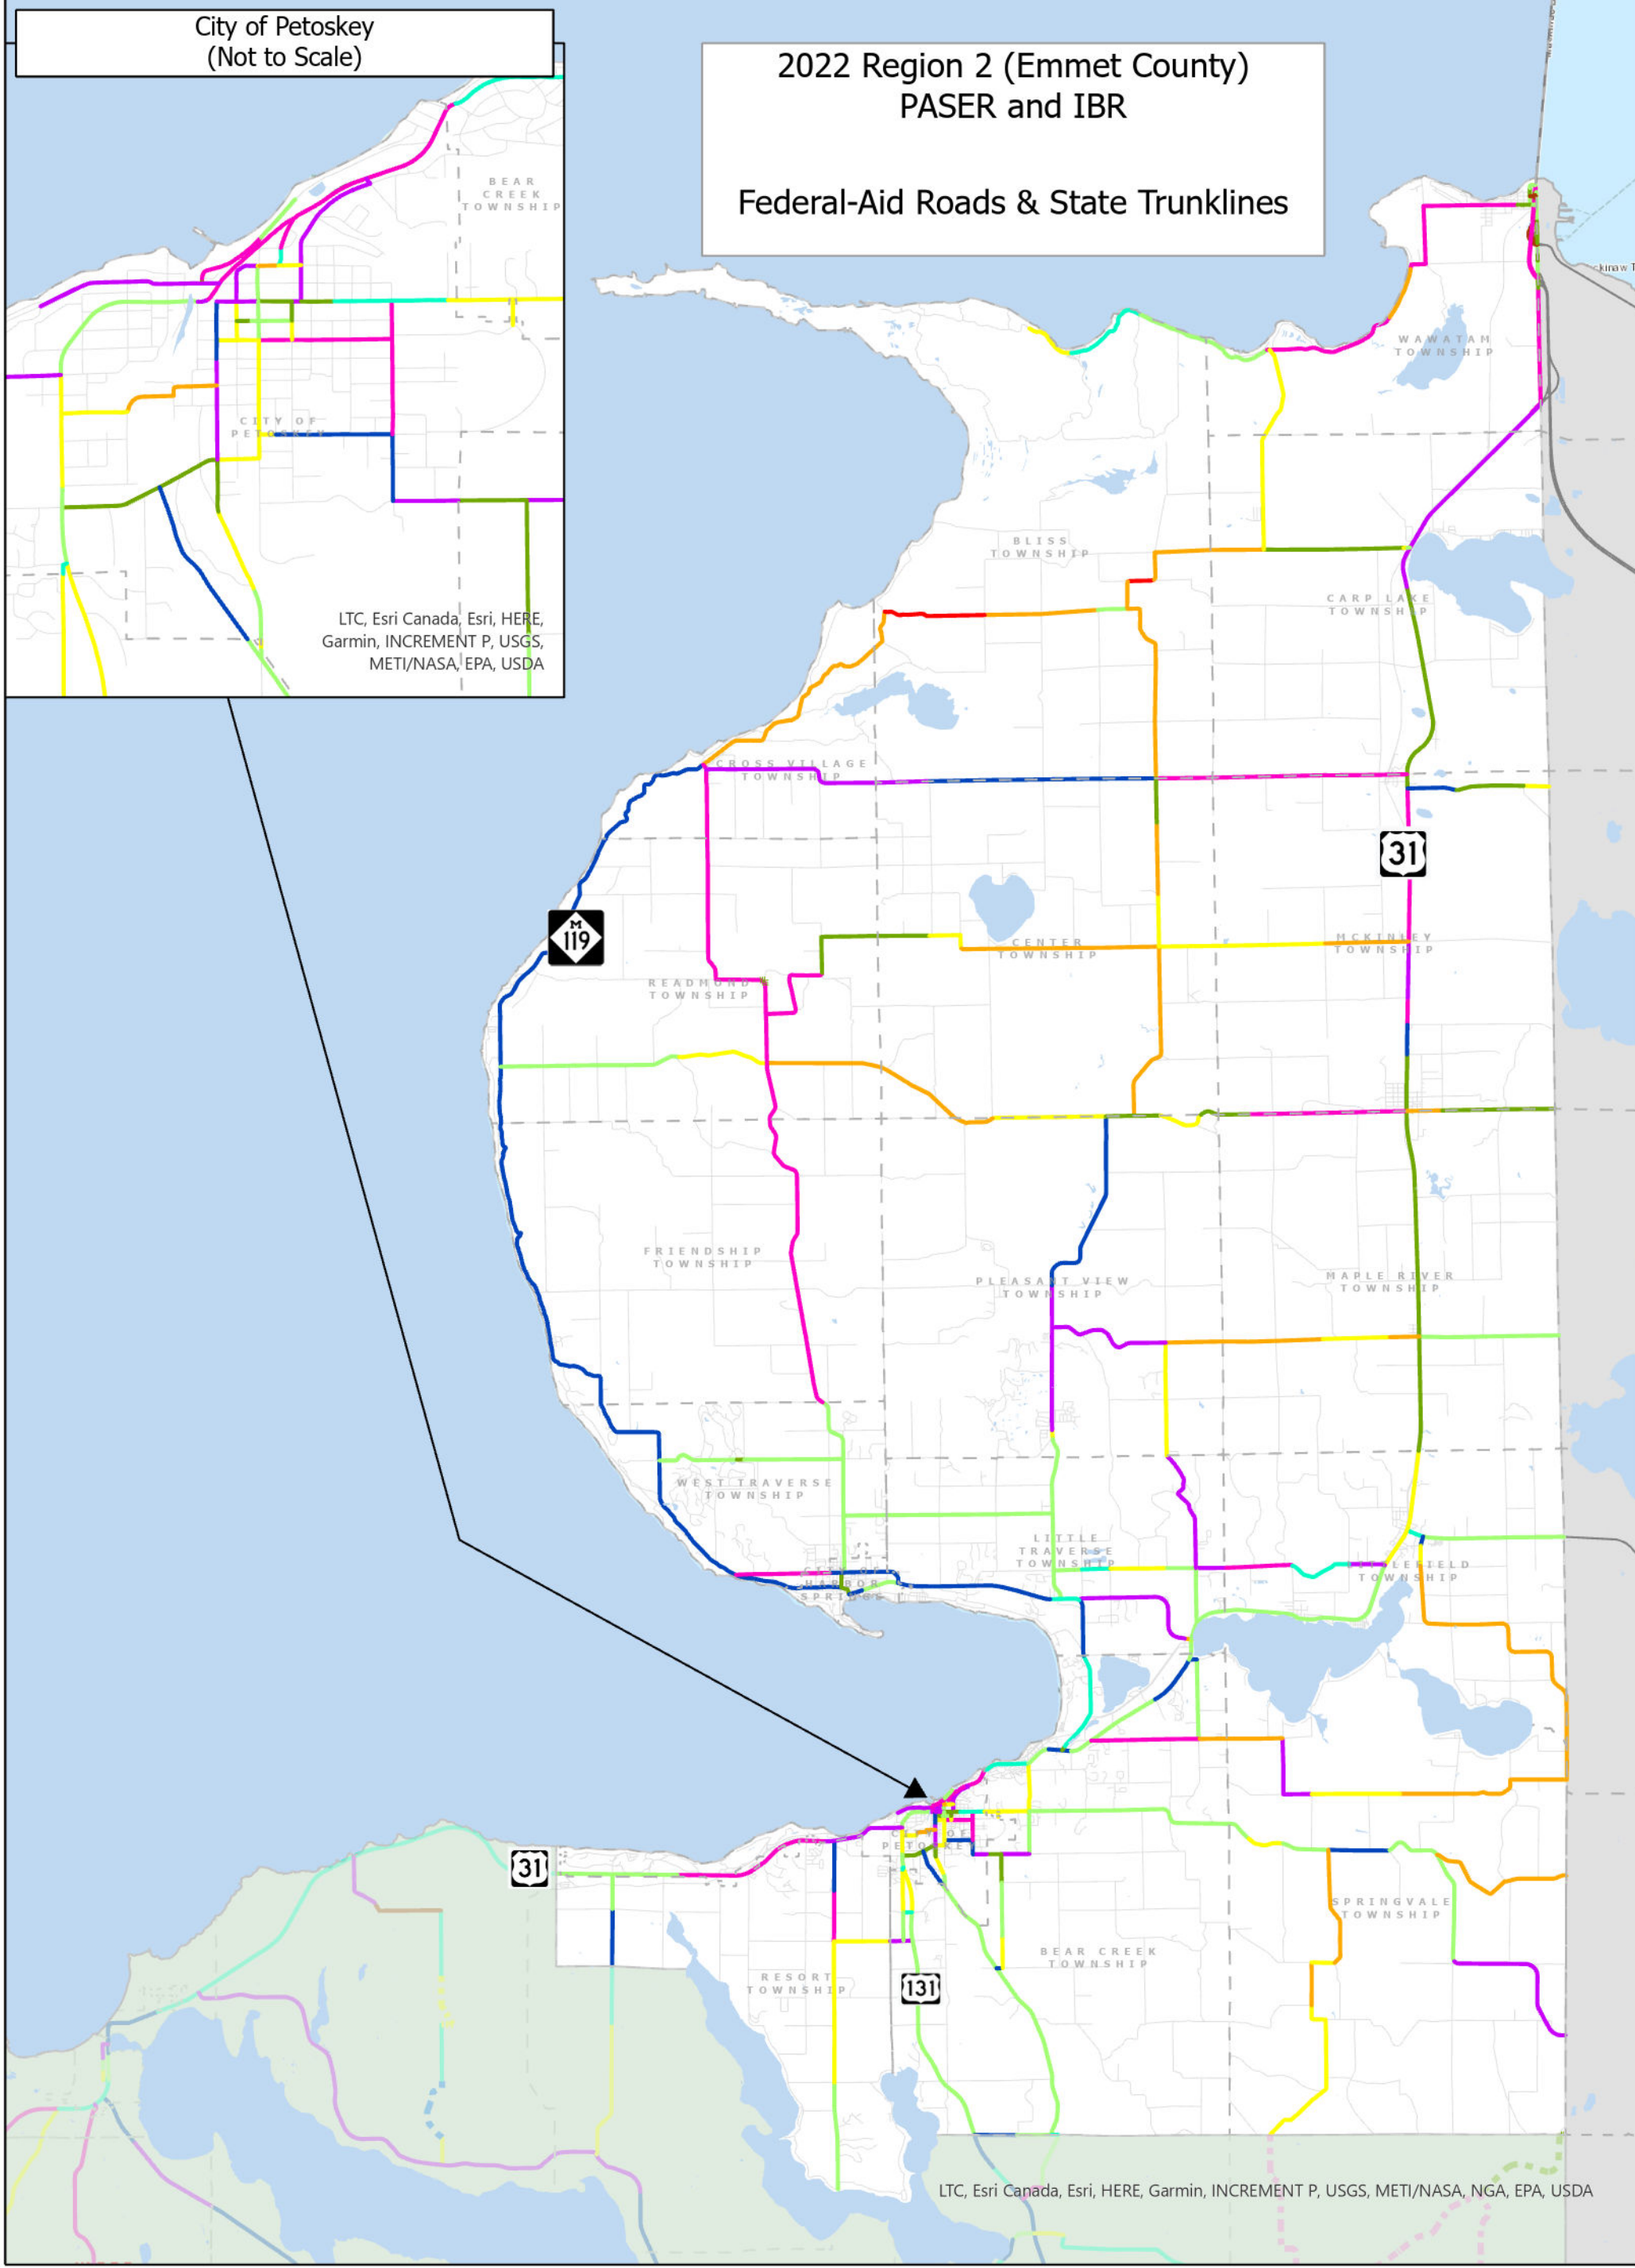

City of Petoskey  
(Not to Scale)

2022 Region 2 (Emmet County)  
PASER and IBR

Federal-Aid Roads & State Trunklines

LTC, Esri Canada, Esri, HERE,  
Garmin, INCREMENT P, USGS,  
METI/NASA, EPA, USDA

LTC, Esri Canada, Esri, HERE, Garmin, INCREMENT P, USGS, METI/NASA, NGA, EPA, USDA

**Legend**

PASER 2022

- 1
- 2
- 3
- 4
- 5
- 6
- 7
- 8
- 9
- 10

- State Owned Roads
- All Roads
- Water Bodies
- Emmet County
- Emmet County Townships