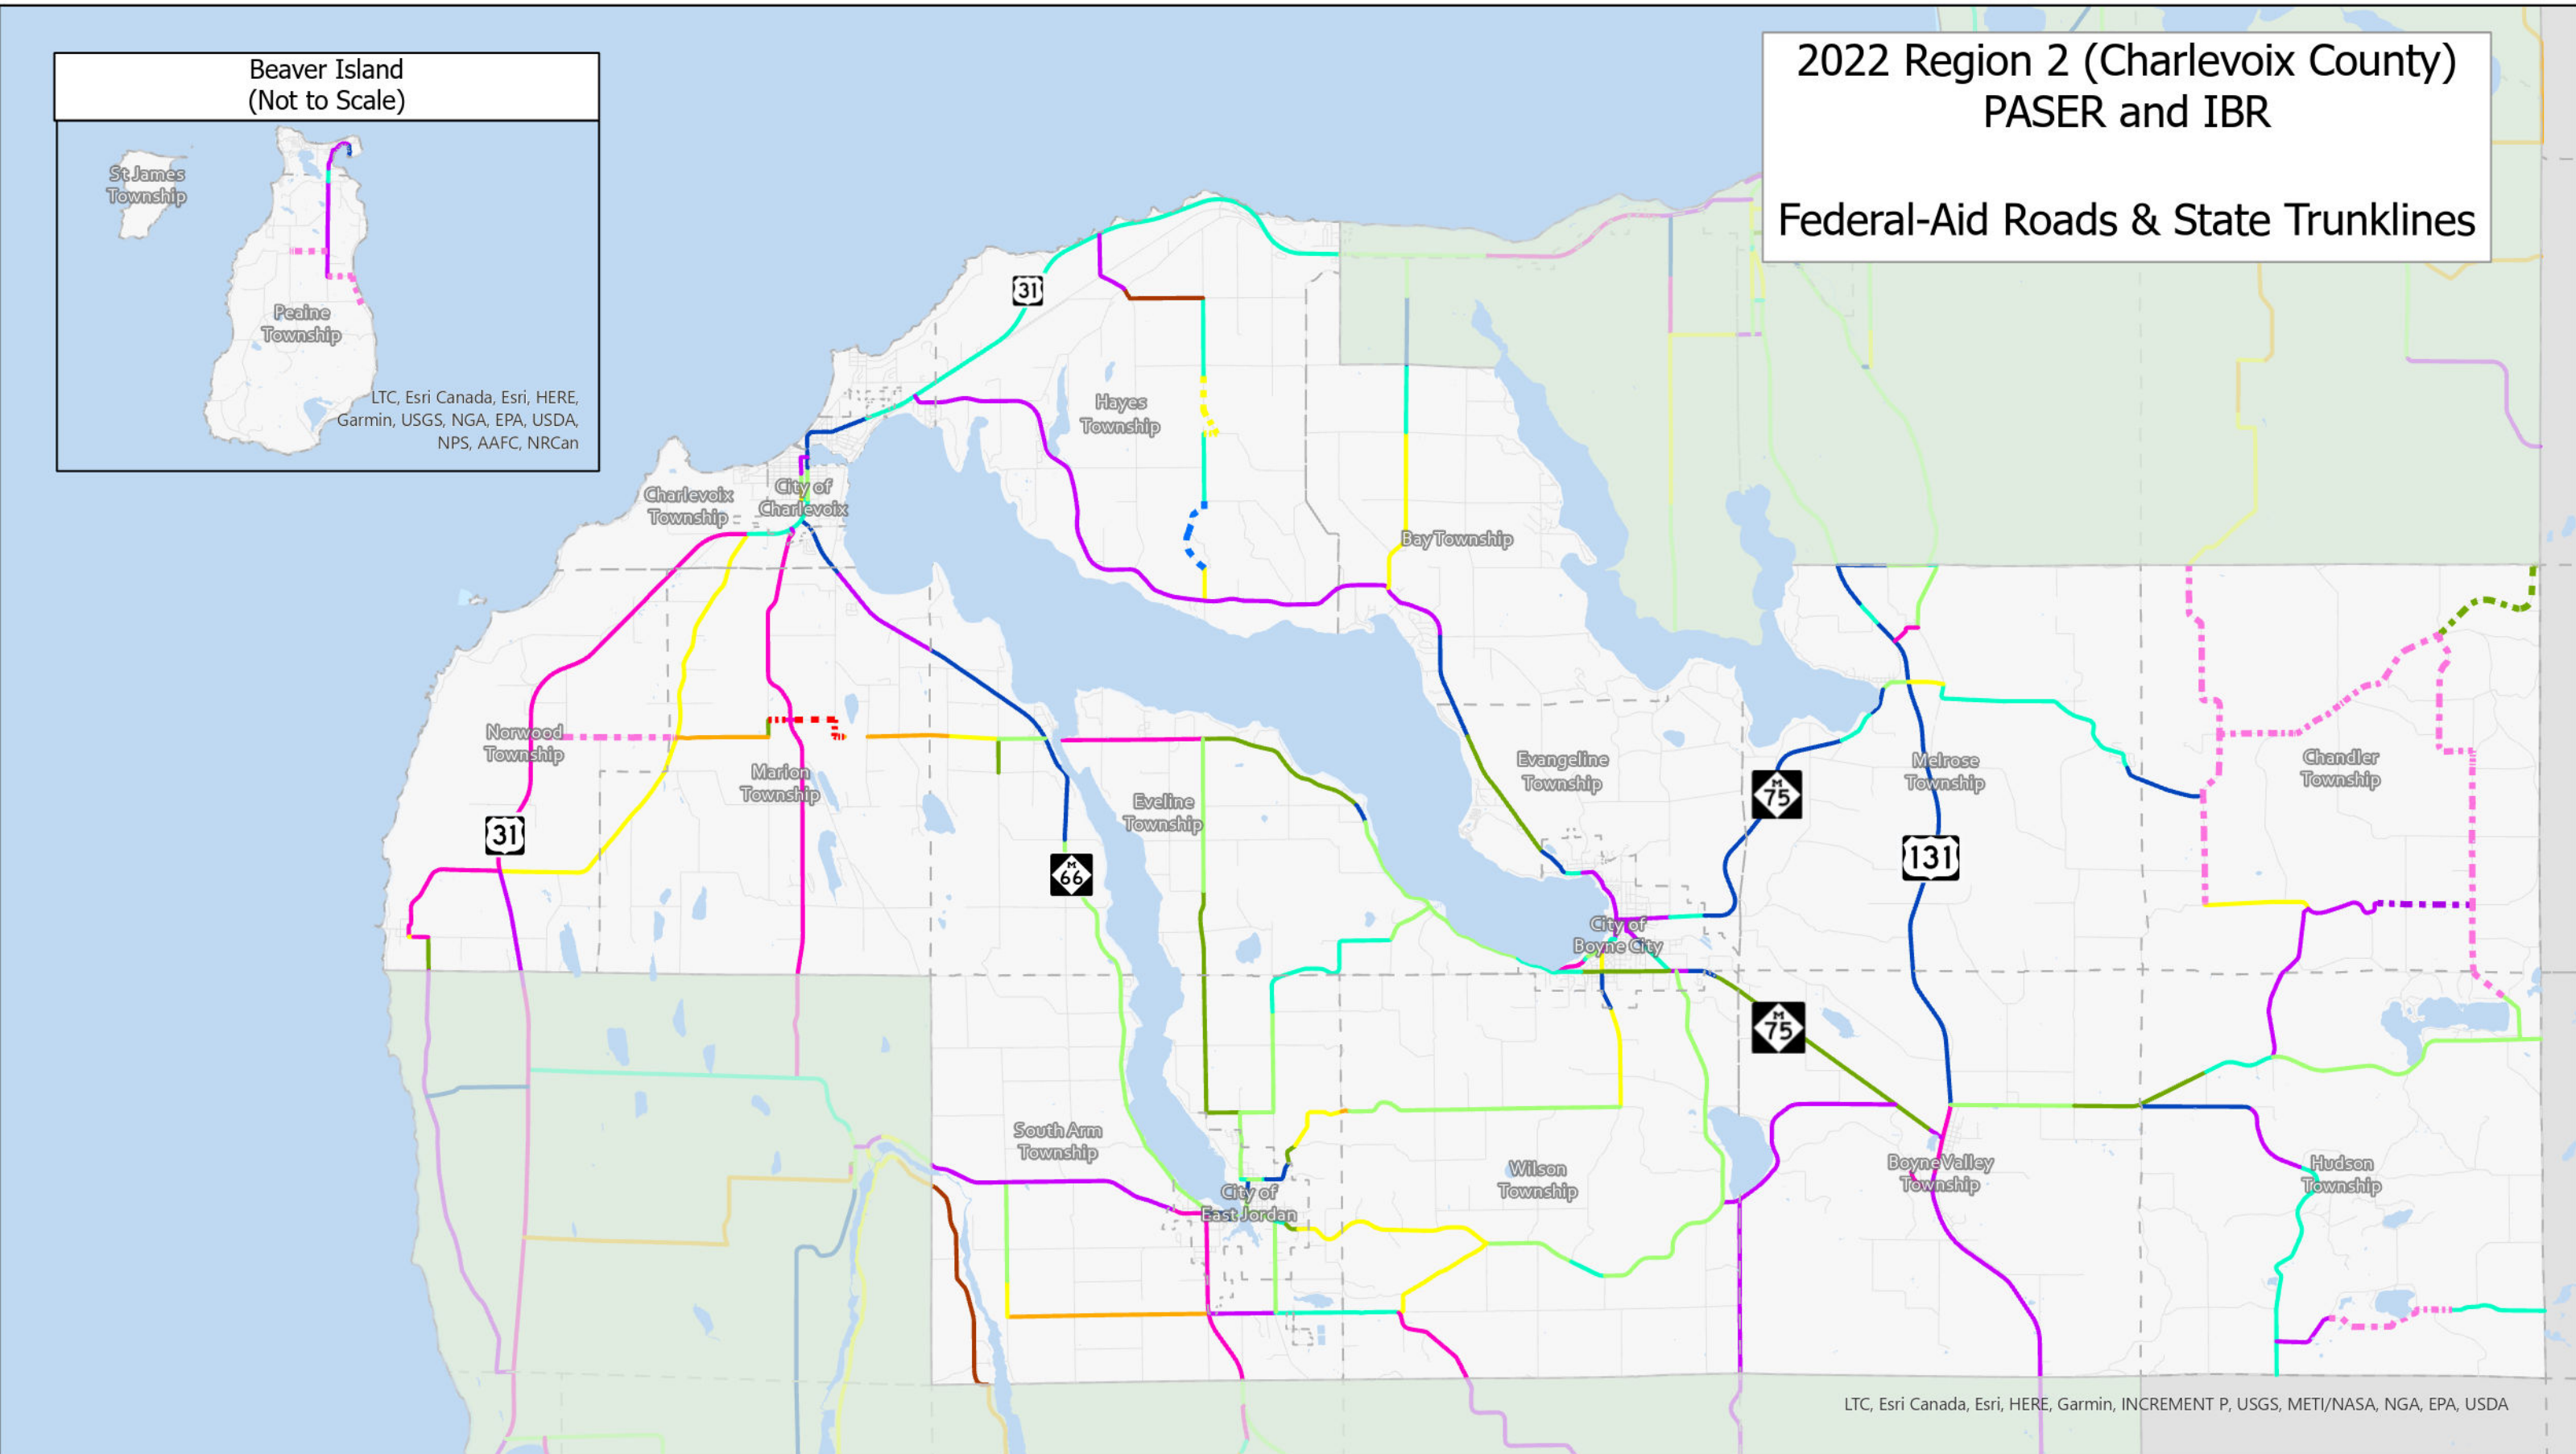

2022 Region 2 (Charlevoix County)
PASER and IBR
Federal-Aid Roads & State Trunklines

Beaver Island
(Not to Scale)

St. James Township
Peaine Township

LTC, Esri Canada, Esri, HERE, Garmin, USGS, NGA, EPA, USDA, NPS, AAFC, NRCAN

LTC, Esri Canada, Esri, HERE, Garmin, INCREMENT P, USGS, METI/NASA, NGA, EPA, USDA

Legend

IBR Rating 2022	PASER 2022		
1	1	6	Charlevoix County Townships
3	2	7	State Owned Roads
5	3	8	All roads
6	4	9	Water Bodies
7	5	10	Charlevoix County
8			
9			