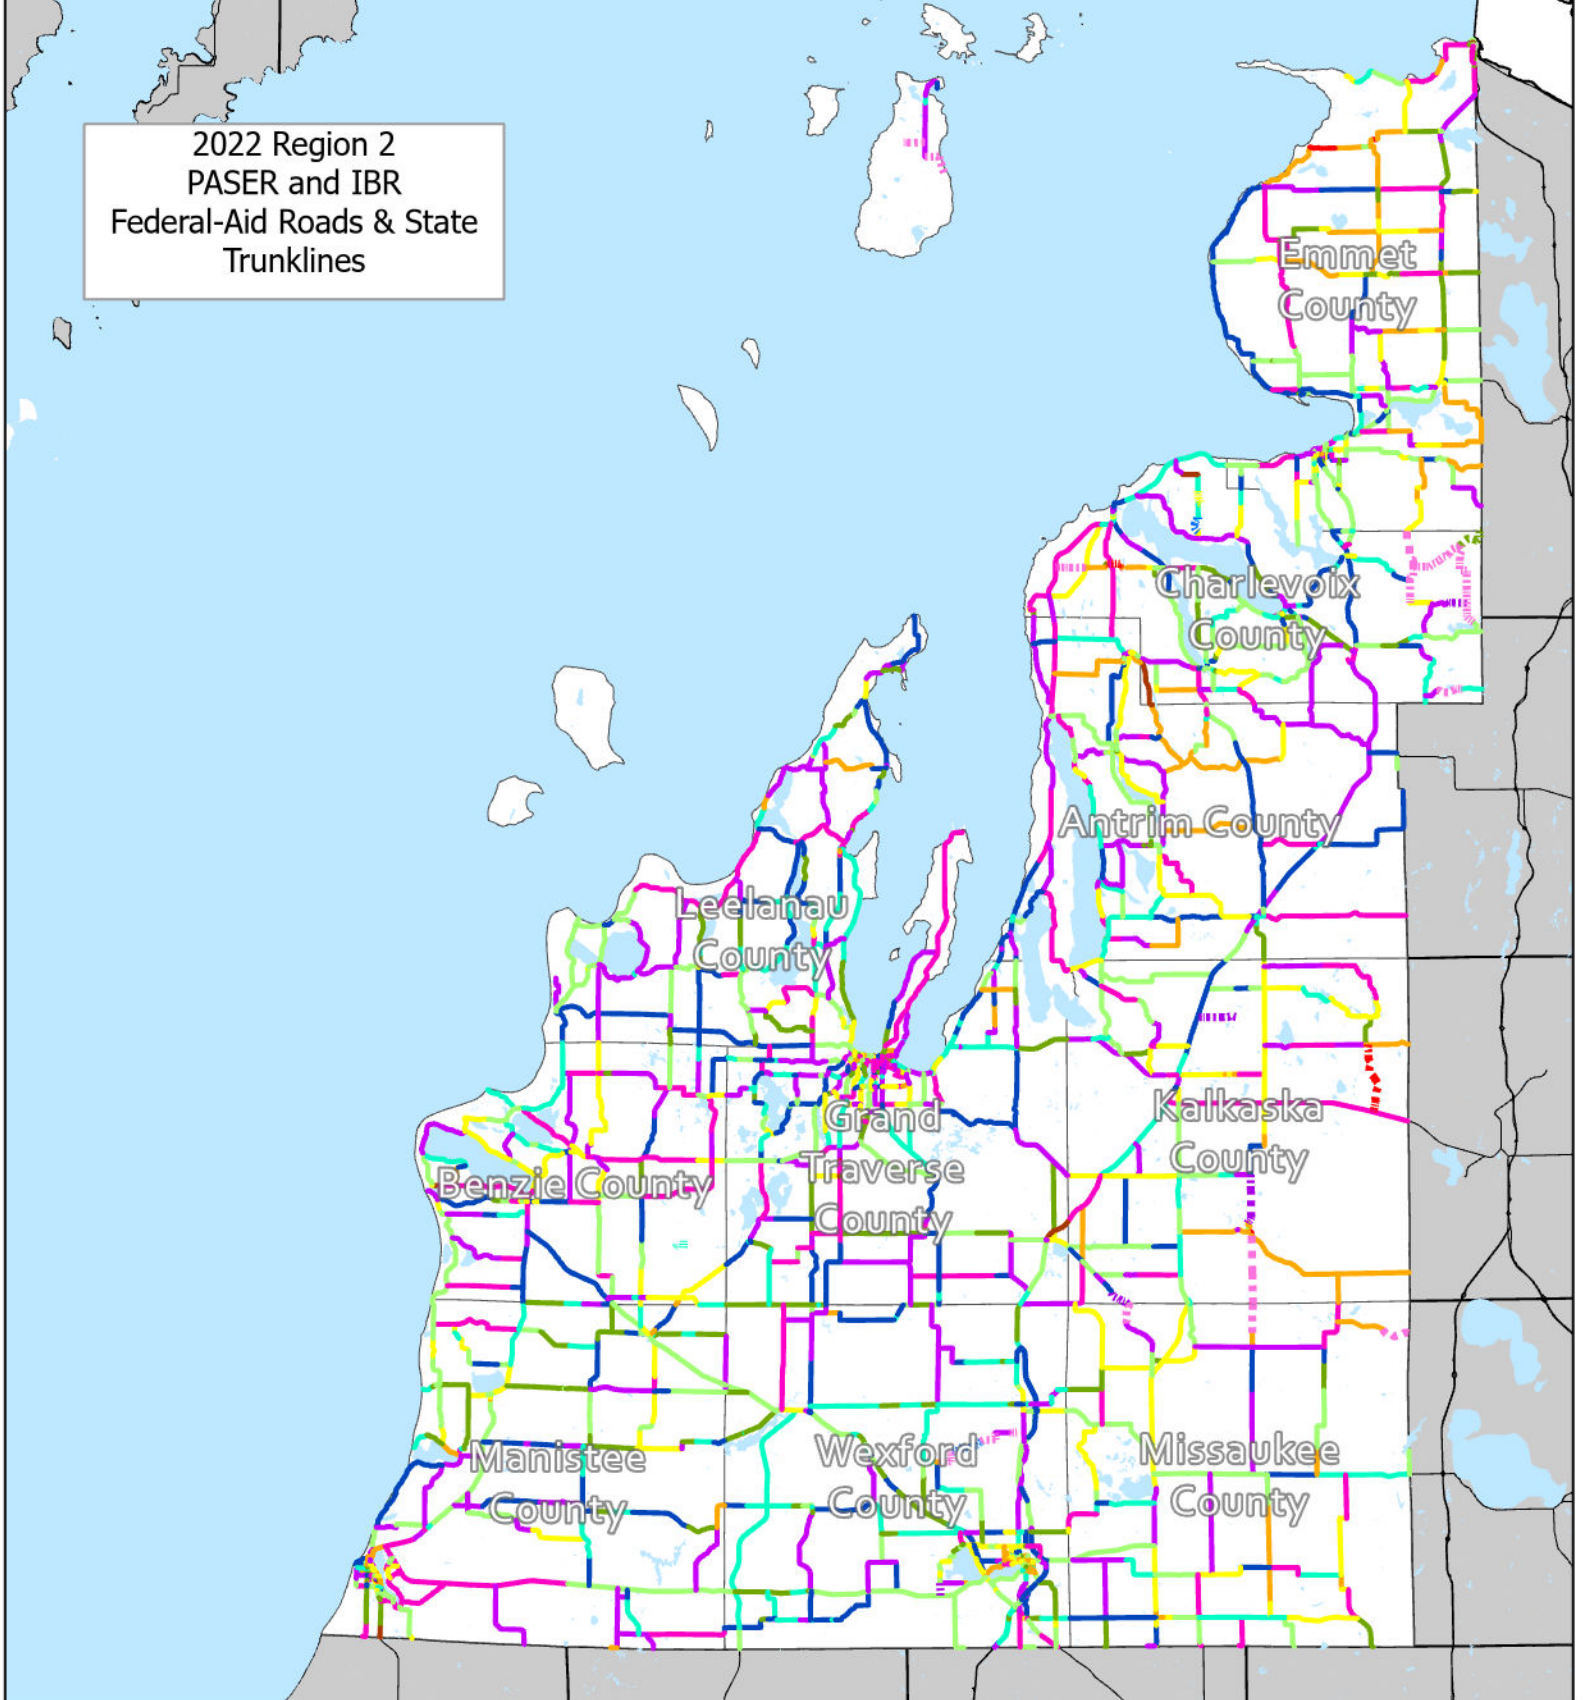

2022 Region 2
PASER and IBR
Federal-Aid Roads & State
Trunklines

Legend

PASER 2022

- 1
- 2
- 3
- 4
- 5
- 6
- 7
- 8
- 9
- 10

IBR Rating 2022

- 1
- 3
- 5
- 6
- 7
- 8
- 9

Water Bodies

Networks Northwest
Talent / Business / Community

N

0 5 10 20 Miles