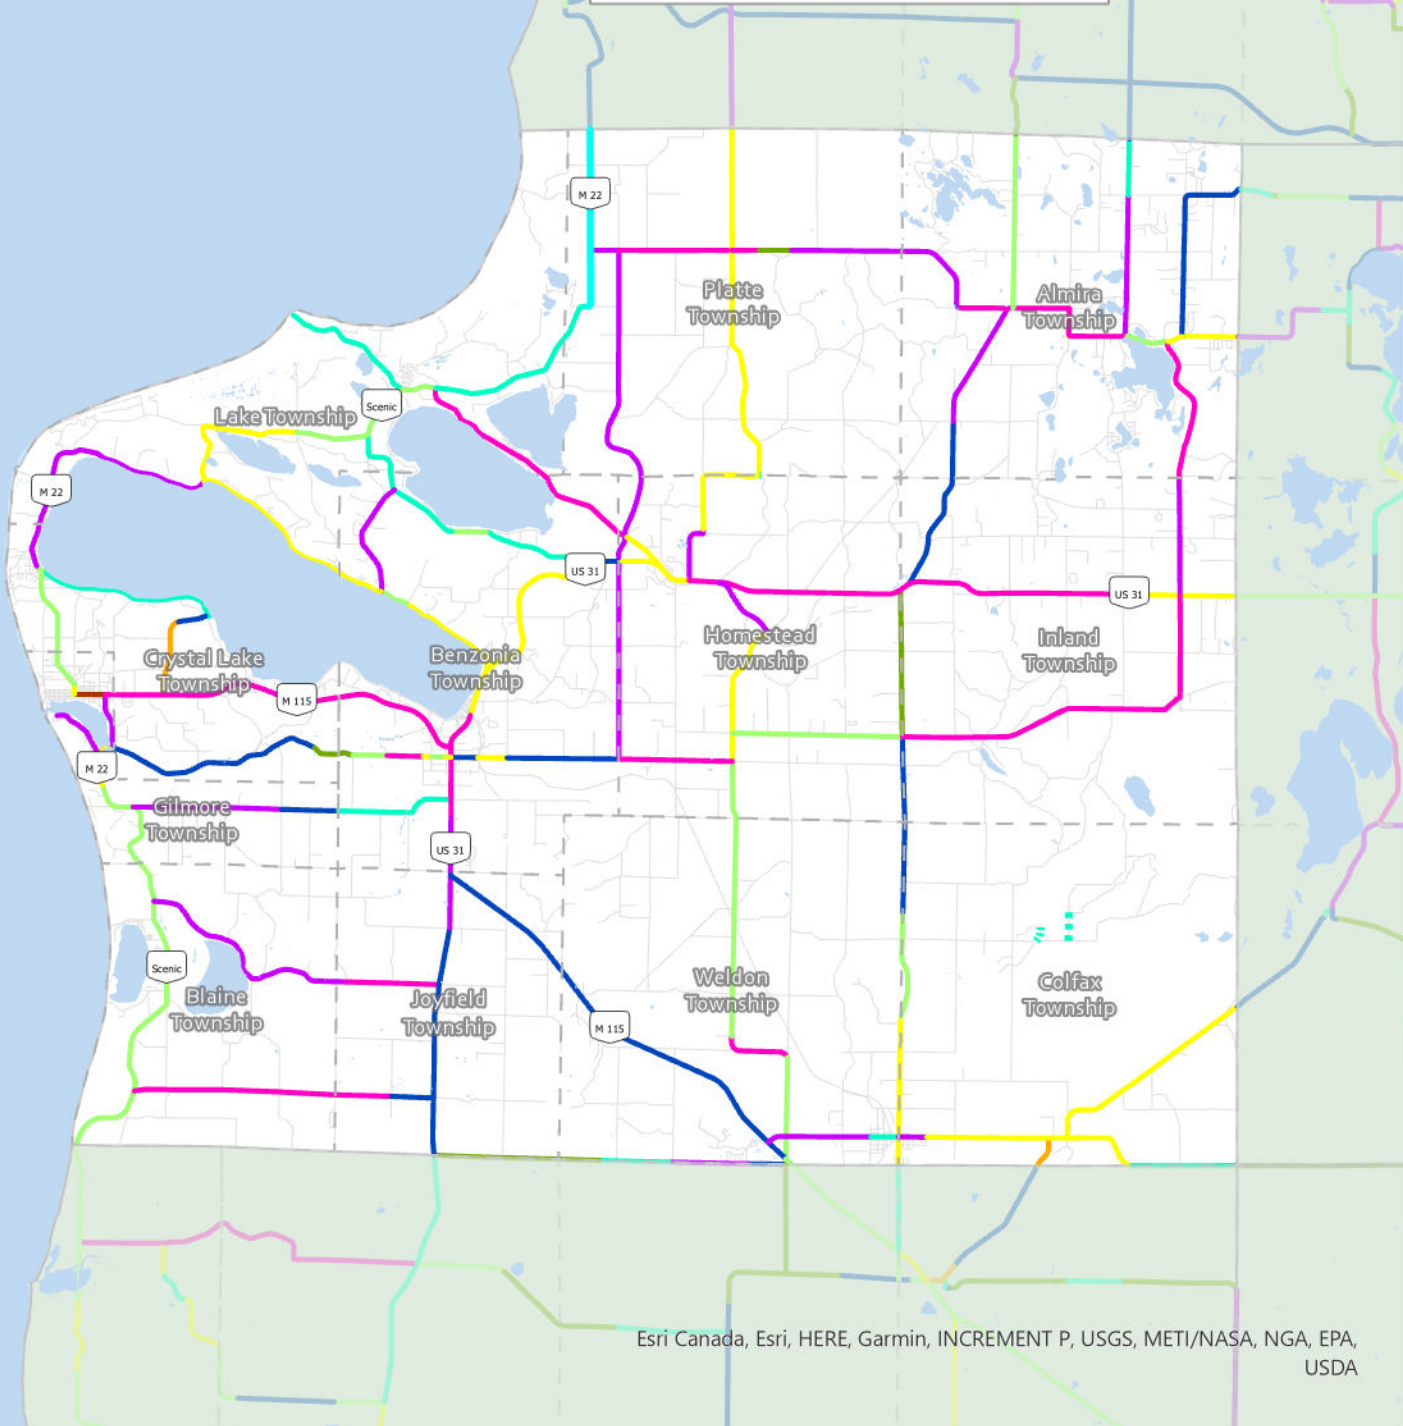

# 2022 Region 2 (Benzie County) PASER Federal-Aid Roads & State Trunklines

Esri Canada, Esri, HERE, Garmin, INCREMENT P, USGS, METI/NASA, NGA, EPA, USDA

## Legend

### PASER 2022

- 1
- 2
- 3
- 4
- 5
- 6
- 7
- 8
- 9
- 10

- State Owned Roads
- All Roads
- Benzie County Townships
- Benzie County
- Water Bodies