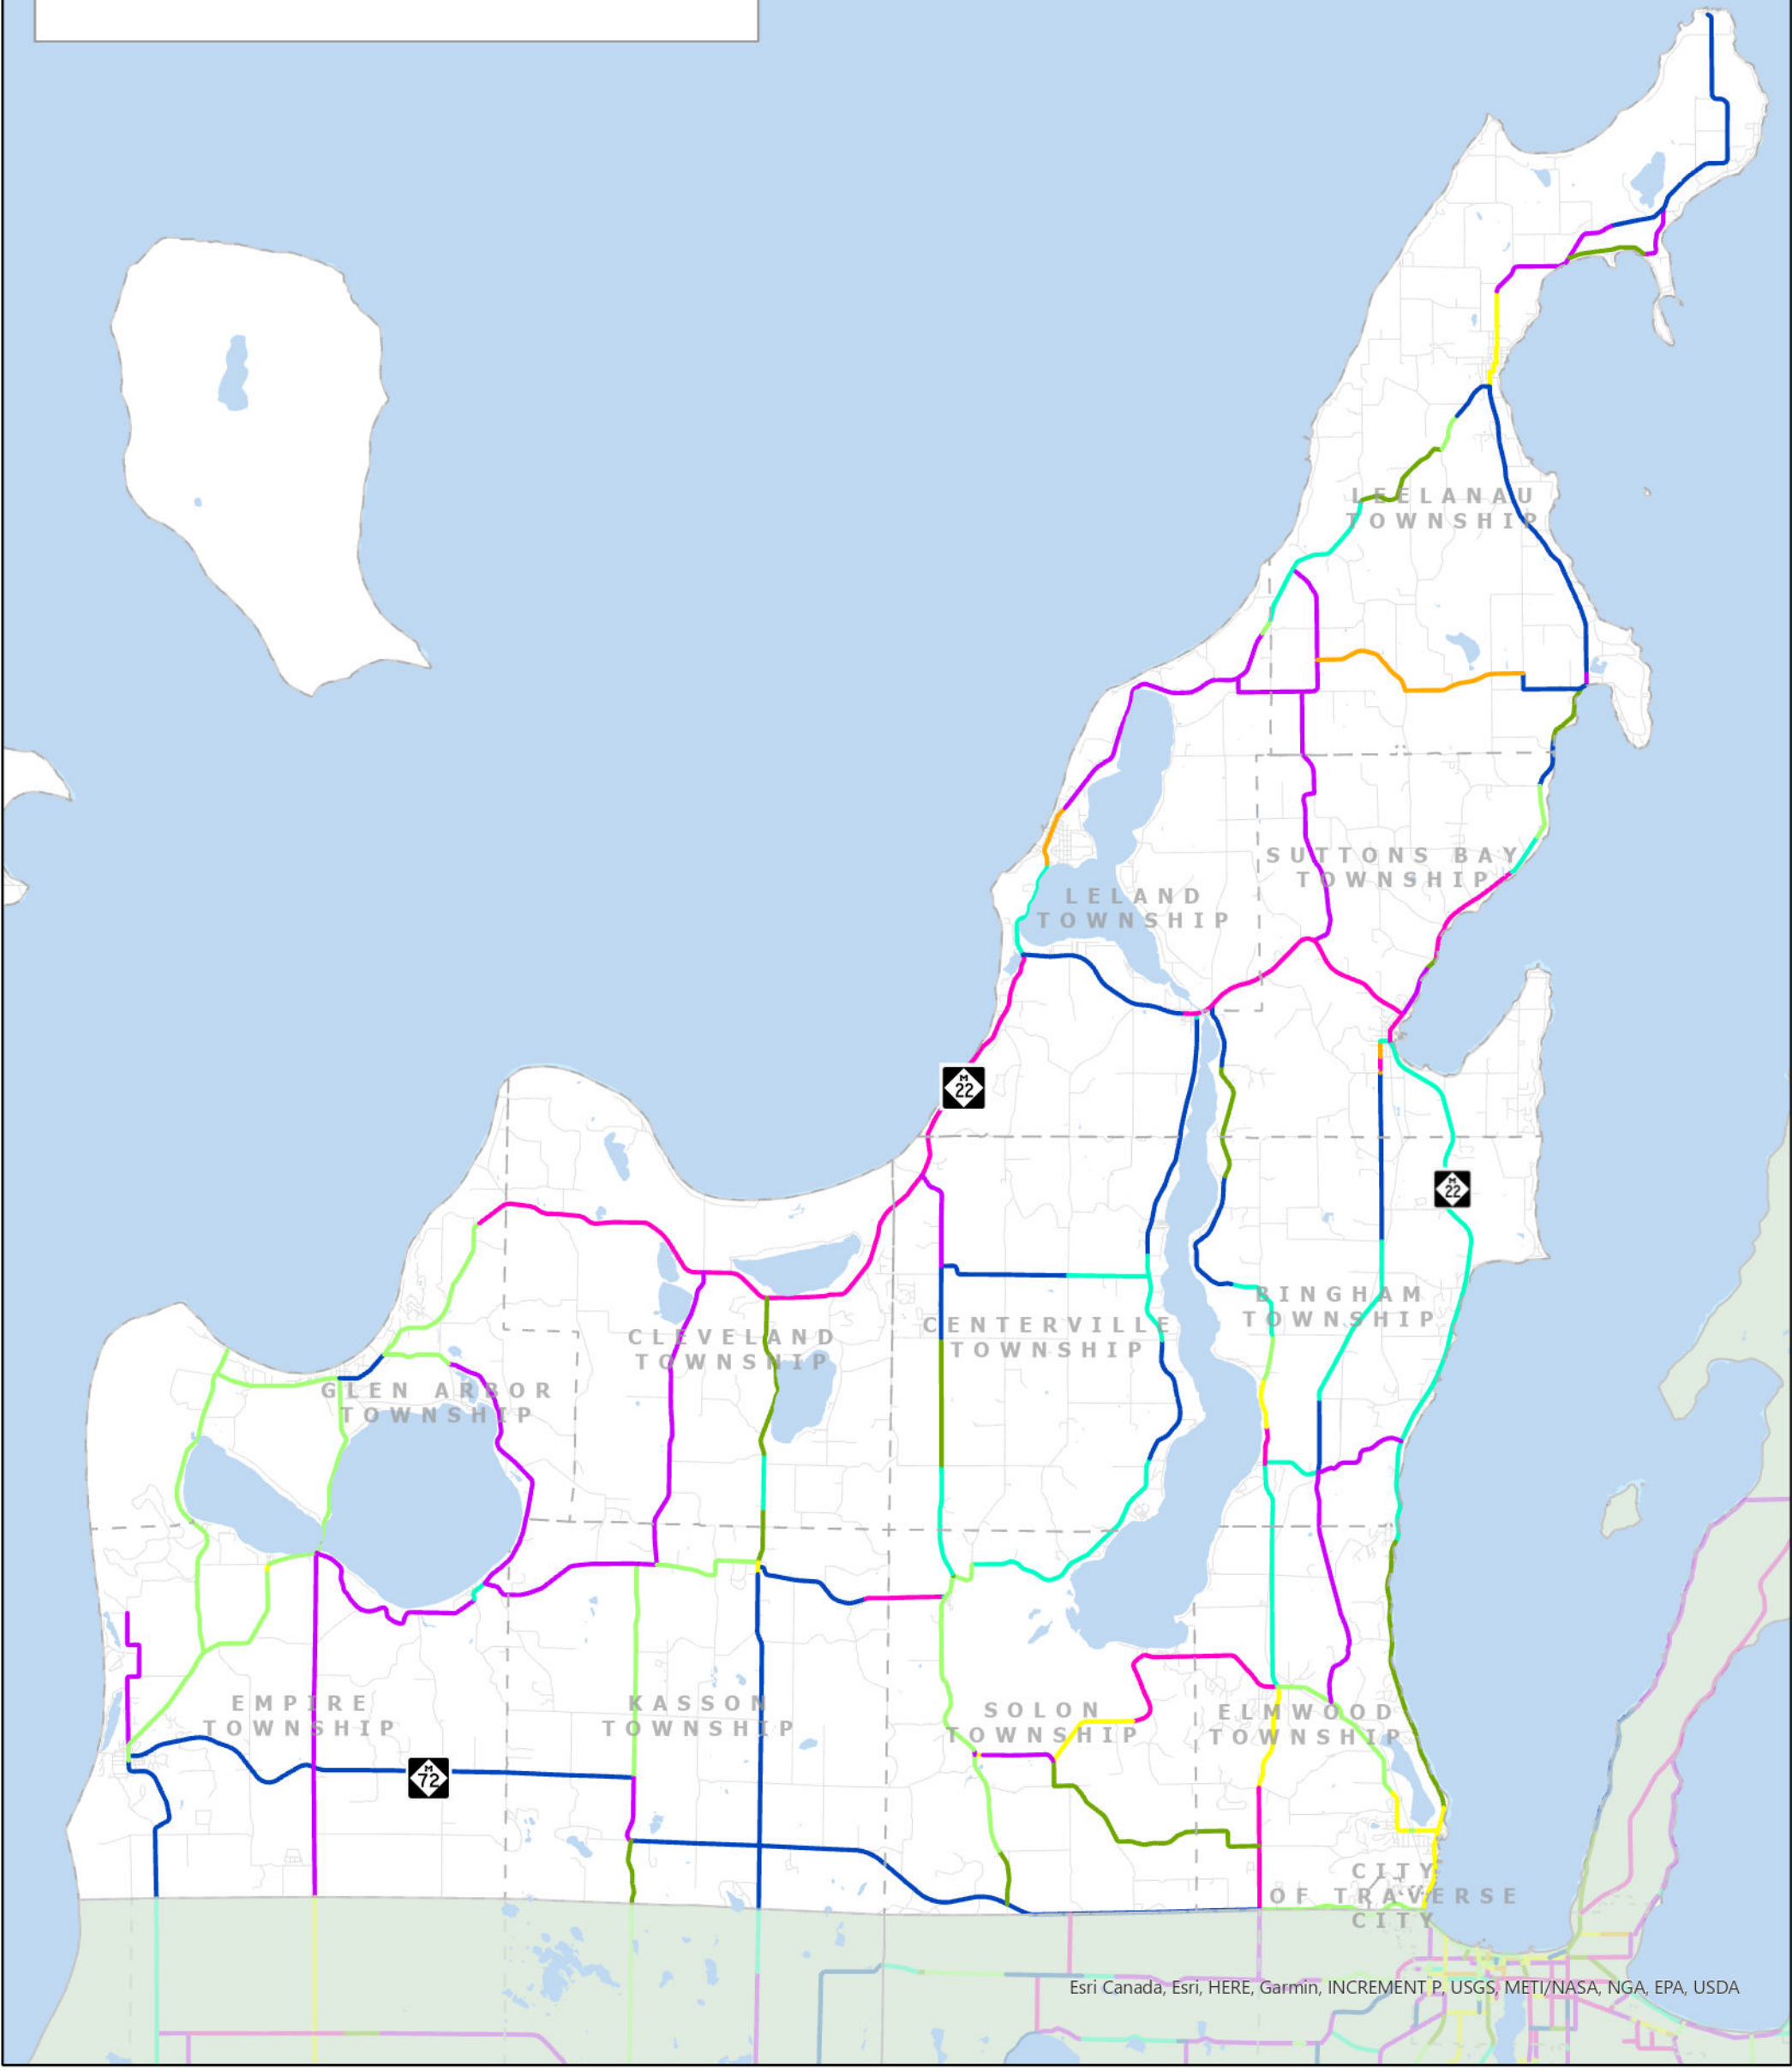

2022 Region 2 (Leelanau County)
PASER

Federal-Aid Roads & State Trunklines

Esri Canada, Esri, HERE, Garmin, INCREMENT P, USGS, METI/NASA, NGA, EPA, USDA

Legend

PASER 2022

- 1
- 2
- 3
- 4
- 5
- 6
- 7
- 8
- 9
- 10

- State Owned Roads
- All Roads
- Water Bodies
- Leelanau County
- Leelanau County Townships